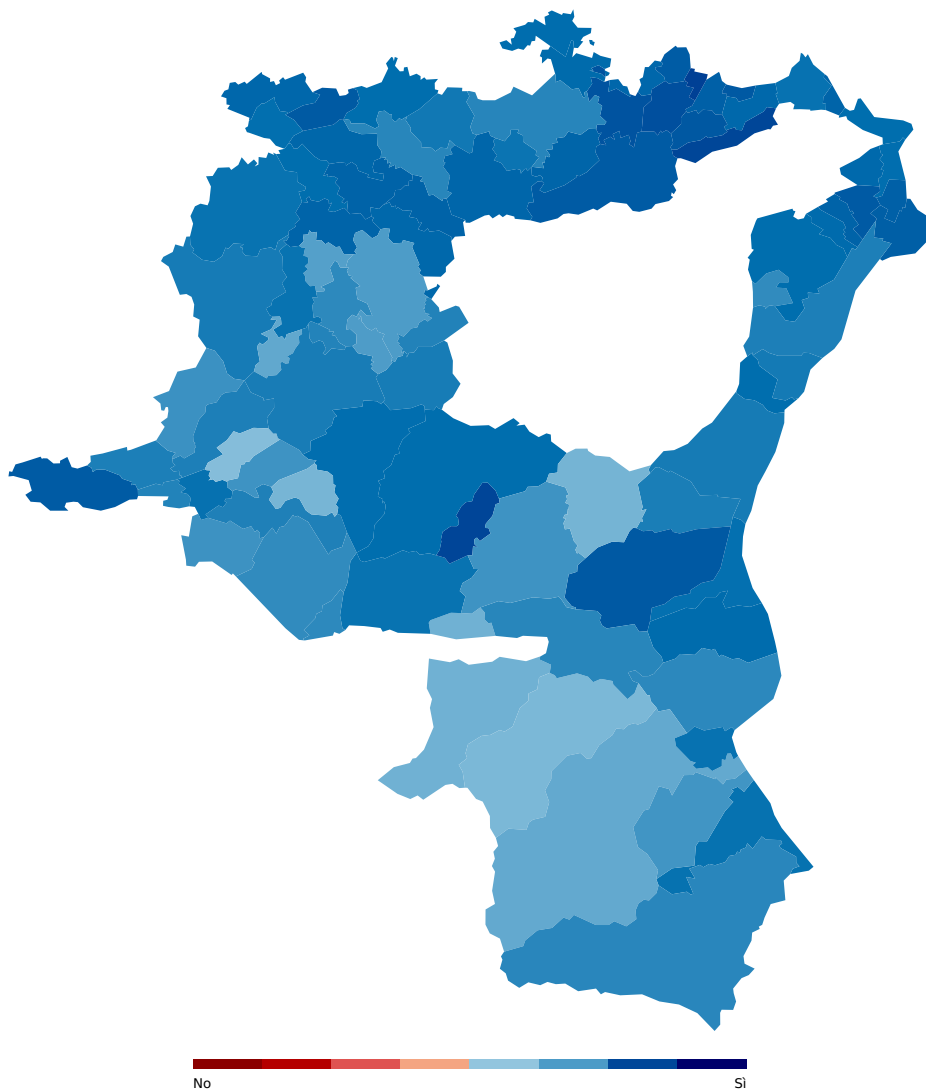

Kantonsratsbeschluss über Erwerb sowie Neu- und Umbau von Liegenschaften am Oberen Graben und an der Frontgartenstrasse in St. Gallen

Distretti elettorali

Distretto elettorale	Risultato	Sì %	No %
Rheintal	Accolto	71.35%	28.65%
Rorschach	Accolto	74.04%	25.96%
Sarganserland	Accolto	61.97%	38.03%
See-Gaster	Accolto	69.51%	30.49%
St. Gallen	Accolto	74.34%	25.66%
Toggenburg	Accolto	66.86%	33.14%
Werdenberg	Accolto	69.95%	30.05%
Wil	Accolto	71.94%	28.06%
Totale	Accolto	70.98%	29.02%

Distretto elettorale	Bianche	Nulle	Sì	No
Rheintal	261	0	9196	3693
Rorschach	218	3	6318	2215
Sarganserland	198	1	4983	3058
See-Gaster	448	1	8982	3940
St. Gallen	1403	3	21014	7255
Toggenburg	303	0	6897	3419
Werdenberg	185	1	4737	2035
Wil	451	3	11023	4299
Totale	3467	12	73150	29914